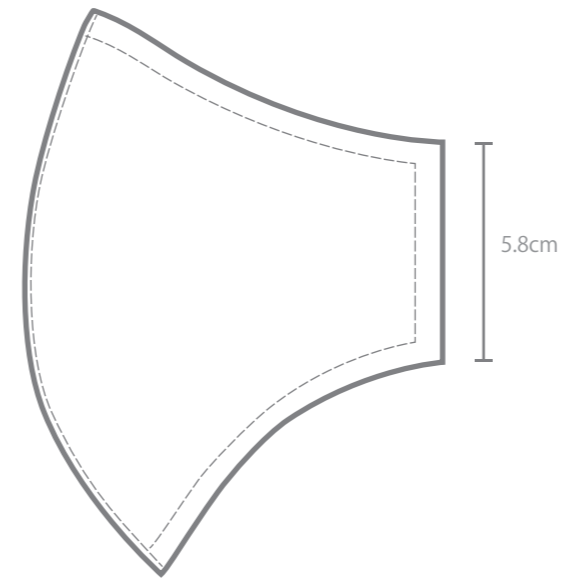

PANTONE COLOR REFERENCE

PMS:  
PMS:  
PMS:  
PMS:  
PMS:  
PMS:

NOTES:

STITCHING:

S00	S02	S03	S04	S05
S06	S16	S18	S08	S09
S12	S15	S25	S17	

CODE:

TOGGLES: BLK / WHT

EARLOOPS: BLK / WHT

: Right Front View:

: Left Front View: